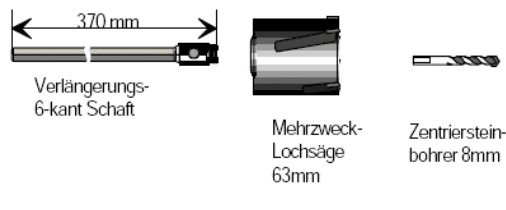

6,10

7,26

Alternative power supply:
Floating power supply 12V/1A clocked, suitable for each standard in-wall tin, can be installed behind the base plate of the CVS mid-symmetric to the below wall opening. Short lines enclosed for connection to screw-type terminals.

20,95

24,93

Central power supply (12V/6A) clocked for up to 6 CVSmini, or 12 CVSrobustoA, or 18 CVSrobustoB

49,85 59,32

Alternatively it is possible to deliver a Nt for top hat rail mounting, same price

HM-drill bit for socket outlets 65mm Dm with 300 mm extension flagpole s. alternative drilling method under >>Info

59,00 70,21

Pipe accommodator, clamping into the drilling machine with distance ring and reserve grinding discs

15,00 17,85

Infrared Thermometer -33 to 210 ° C
 After just 0.5 seconds measuring time, the display shows the temperature of a surface to be measured without contact between -33 and + 210 ° C reliably! The distance can be a few meters! The measuring cone has an opening angle of approximately 35 °.
 Applications are e.g.:
 Surface temperatures of windows, walls, ceilings for the detection of cold bridges, auto tires, the skin of burners and heaters, etc. This handy device is only 6.5 x3, 5x2cm in size, has a hold and lock function and a memory for min / max temperature.