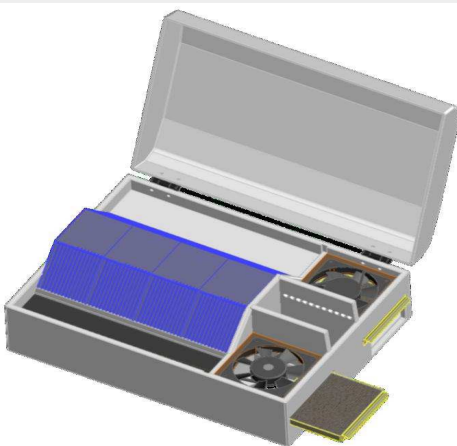

Heat-exchanger spare part, fits into all CVS

99,50

External cover with and w/o dropper

9,50

Fanmotor 8412NG for CVSrobustoA and CVSammerwind

13,50

Fanmotor 8412NGMLE for CVSrobustoB

15,50

859,18

Unique control unit for the CVSjumbo. (included when single unit)

55,00

Accumulative control unit for 2-5 CVSjumbo's. with Central-NT

204,-

242,76

Normative plug power supply (1,5m cable, phone jack 5,5/2,5mm, positive pole inside, short-circuit-proof), contained at the delivery of the CVSrobusto

6,10

7,26

Alternative power supply:
Floating power supply 12V/1A clocked, suitable for each standard in-wall tin, can be installed behind the base plate of the CVS mid-symmetric to the below wall opening. Short lines enclosed for connection to screw-type terminals.

59,00 70,21

Pipe accommodator, clamping into the drilling machine with distance ring and reserve grinding discs

15,00 17,85

Infrared Thermometer -33 to 210 ° C
 After just 0.5 seconds measuring time, the display shows the temperature of a surface to be measured without contact between -33 and + 210 ° C reliably! The distance can be a few meters! The measuring cone has an opening angle of approximately 35 °.
 Applications are e.g.:
 Surface temperatures of windows, walls, ceilings for the detection of cold bridges, auto tires, the skin of burners and heaters, etc. This handy device is only 6.5 x3, 5x2cm in size, has a hold and lock function and a memory for min / max temperature.